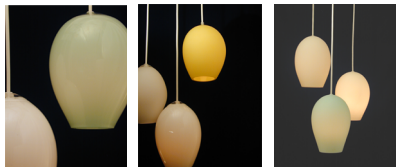

DOME PENDANT

jGOODDESIGN
Living light. Fluently formed.

24 Fifth Ave | Ste 709 | New York, NY 10011
212 475 0479 x2 | info@jGoodDesign.com

www.jGoodDesign.com

copyright (c) jGoodDesign, LLC 2005

The varying proportion, oblong form of the Hand-Blown Dome Pendant is soothing, yet playful.

Available in various heights and diameters, as well as various colors and finishes.

Each one is unique and signed by the artist.
Hand-made in New York City.
Eco-Friendly.